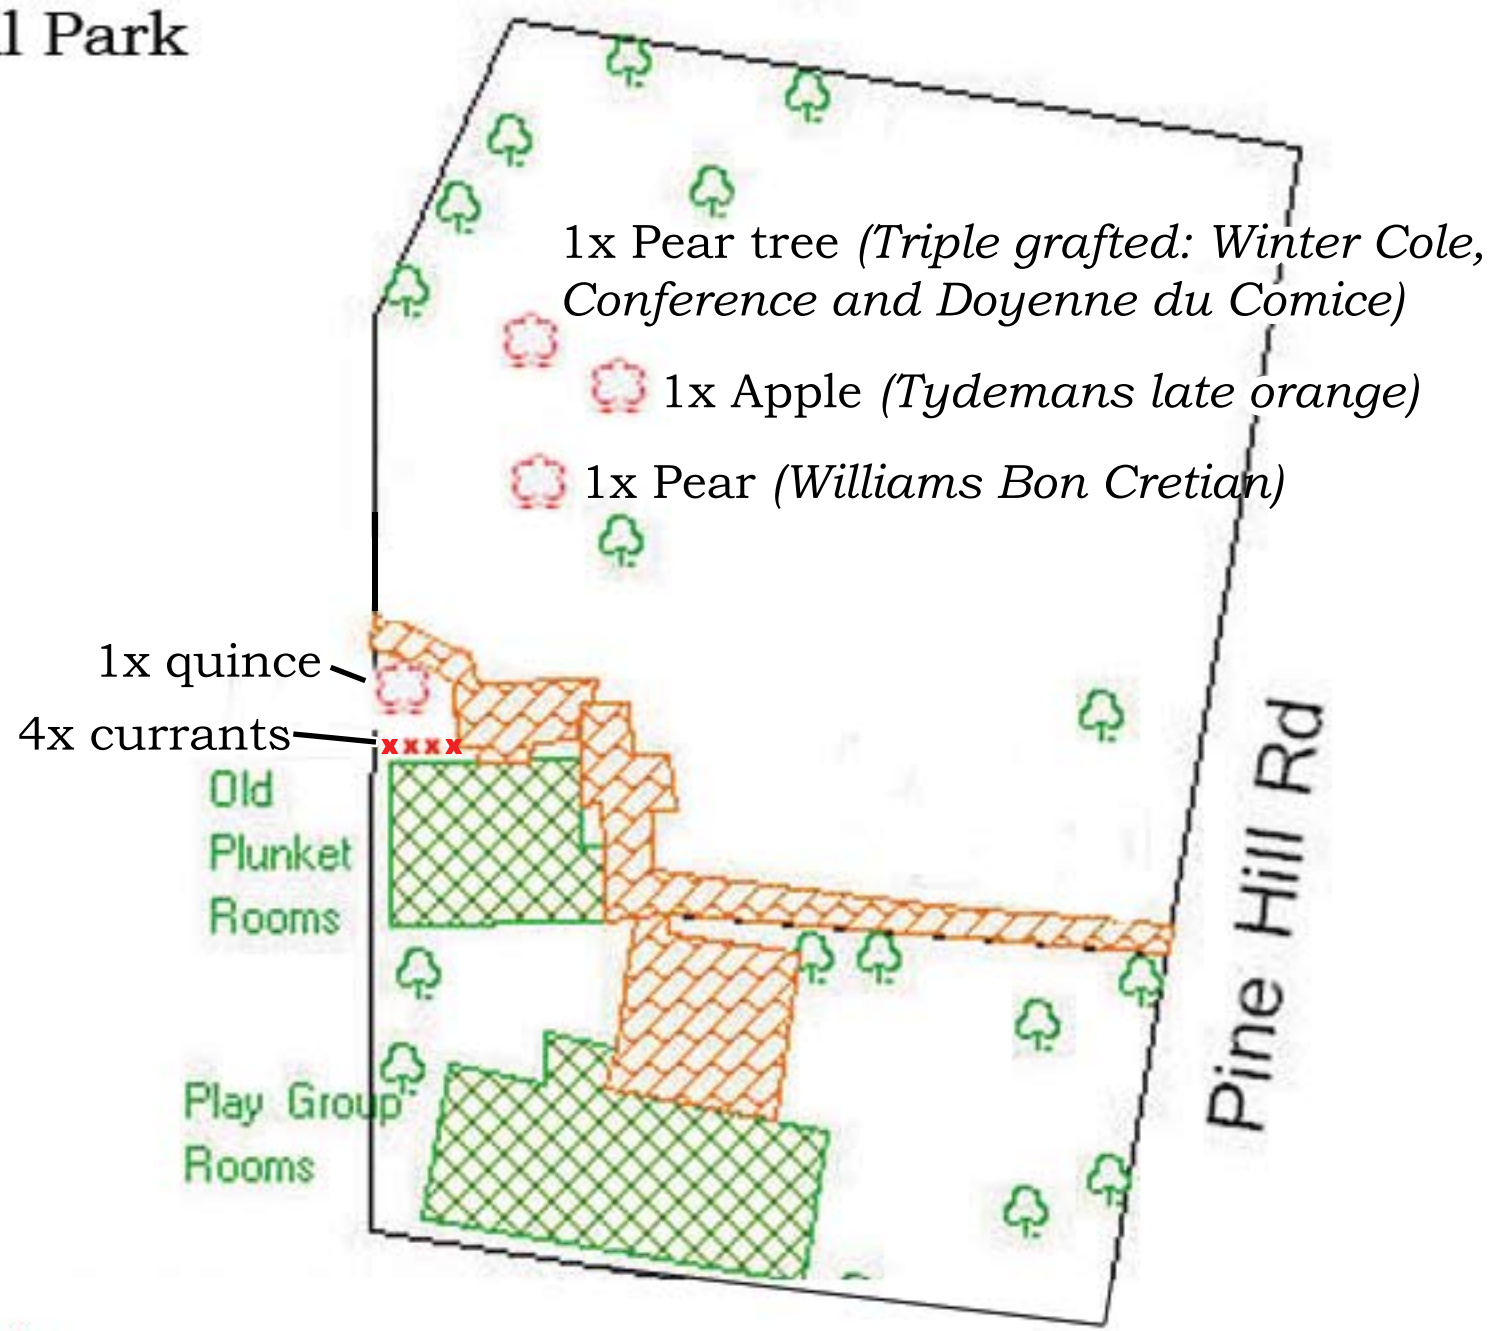

# Community Orchard ~ 1000 Fruit and Nut trees Pine Hill Park

1x Pear tree (*Triple grafted: Winter Cole, Conference and Doyenne du Comice*)

1x Apple (*Tydemans late orange*)

1x Pear (*Williams Bon Cretien*)

1x quince

4x currants

Old  
Plunket  
Rooms

Play Group  
Rooms

Pine Hill Rd

Key:  
= Path